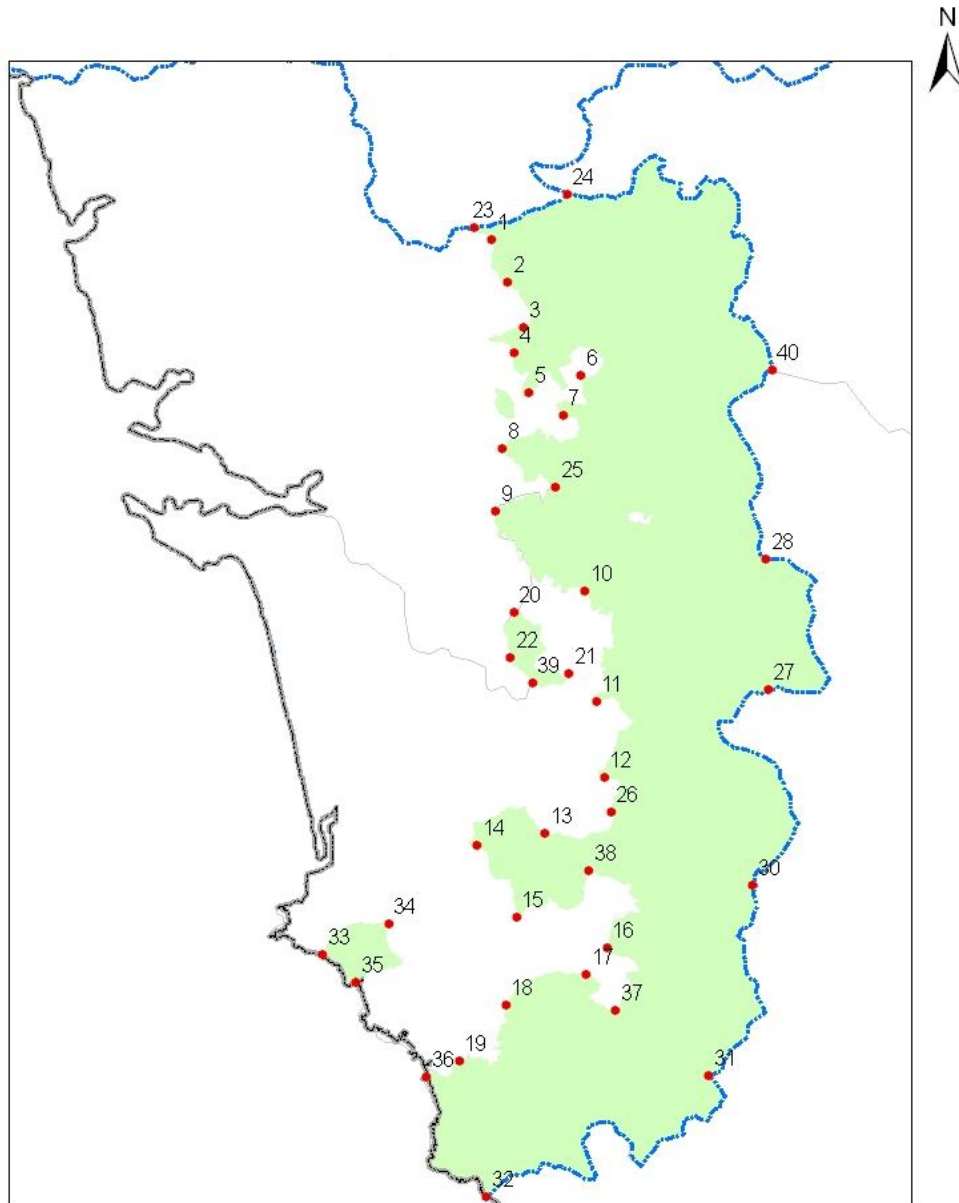

The State-wise map of Western Ghats Eco-sensitive area falling in the State of Goa

Legend

- National Boundary
- State Boundary
- District Boundary
- ESZ

Point coordinates are provided in goapts.txt

Latitudes and Longitudes of prominent points on the outer boundary of Eco-sensitive area in Goa

Point	Latitude	Longitude
1	74.061	15.6167
2	74.0747	15.585
3	74.0886	15.5509
4	74.082	15.5315
5	74.0956	15.5021
6	74.1345	15.5168
7	74.1222	15.4865
8	74.0765	15.4595
9	74.0736	15.4127
10	74.1451	15.3546
11	74.1572	15.2726
12	74.1658	15.2156
13	74.1222	15.172
14	74.0698	15.1603
15	74.1028	15.1079
16	74.1737	15.0881
17	74.1586	15.0672
18	74.097	15.042
19	74.0633	14.9976
20	74.0904	15.3369
21	74.1355	15.2921
22	74.0895	15.3022
23	74.0471	15.6247
24	74.1187	15.6524
25	74.1191	15.4324
26	74.1723	15.1895
27	74.2903	15.2865
28	74.2845	15.3846
30	74.2842	15.139
31	74.2565	14.9944
32	74.0886	14.8973
33	73.954	15.0733
34	74.0037	15.0992
35	73.9808	15.0539
36	74.0384	14.9855
37	74.1823	15.0414
38	74.1574	15.1446
39	74.1075	15.284
40	74.2832	15.5271