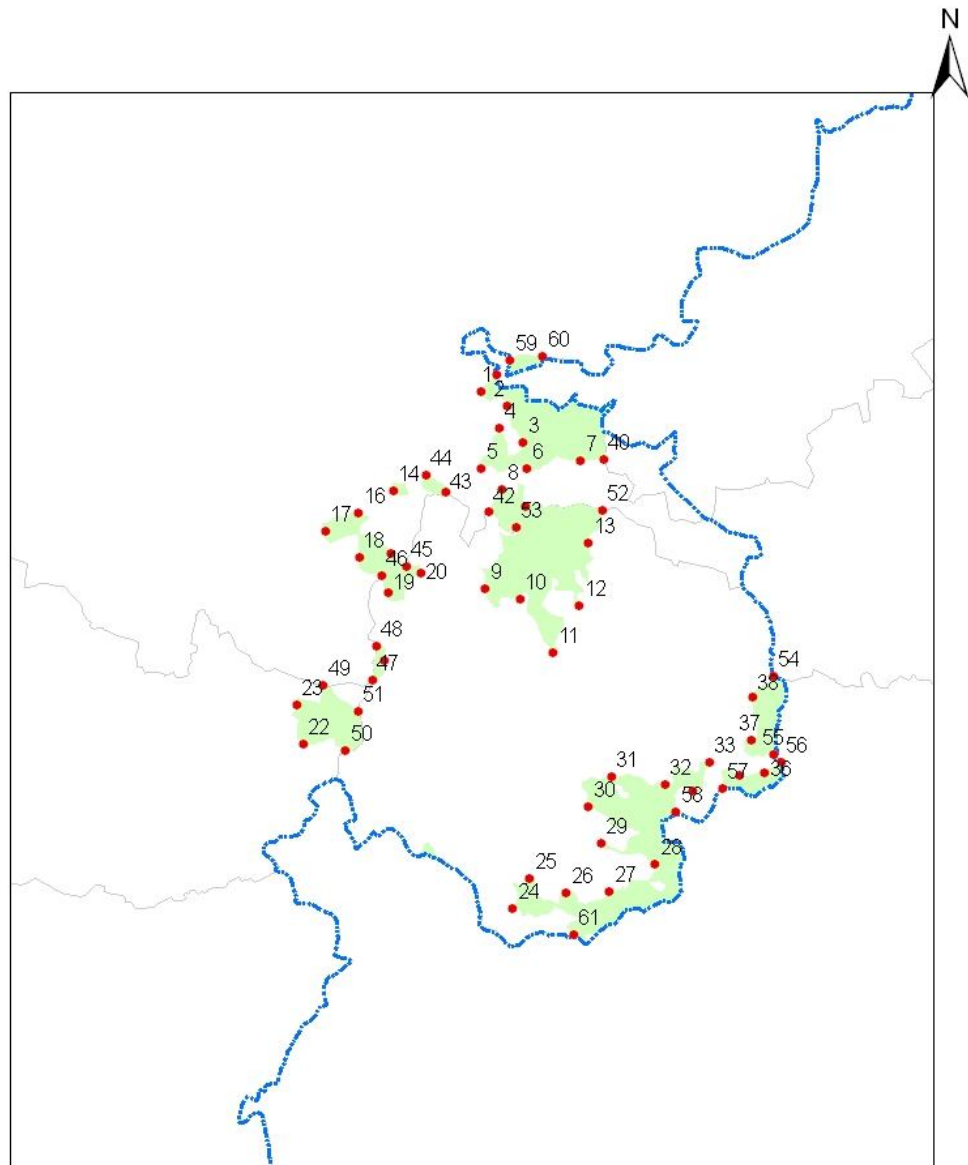

<b>S. No</b>	<b>State</b>	<b>Western Ghats Ecologically sensitive area (in sq. km.)</b>
1	Gujarat	449
2	Maharashtra	17340
3	Goa	1461
4	Karnataka	20668
5	Tamil Nadu	6914

**Annexure B 1**

**The State-wise map of Western Ghats Eco-sensitive area falling in the State of Gujarat**