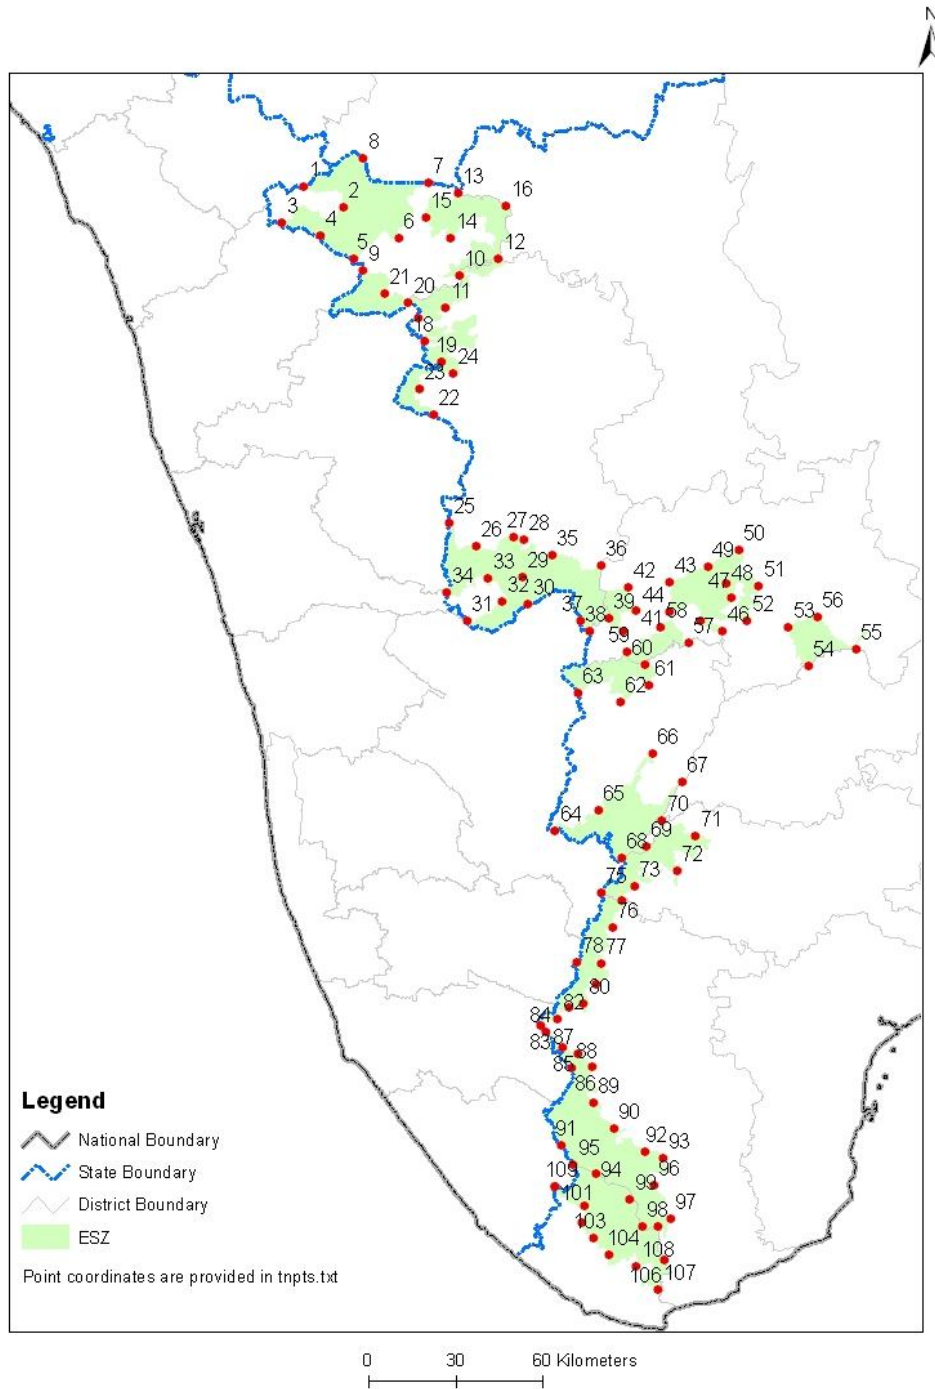

The State-wise map of Western Ghats Eco-sensitive area falling in the State of Tamil Nadu

Latitudes and Longitudes of prominent points on the outer boundary of Eco-sensitive area in Tamil Nadu

Point	Latitude	Longitude
1	76.3587	11.5908
2	76.484	11.5287
3	76.2936	11.4753
4	76.4141	11.4403
5	76.5232	11.3701
6	76.6616	11.4376
7	76.7509	11.6147
8	76.5443	11.6855
9	76.5505	11.3356
10	76.8576	11.3275
11	76.8158	11.2267
12	76.979	11.3812
13	76.8468	11.5823
14	76.8278	11.4419
15	76.7466	11.5029
16	77.0007	11.545
17	76.7311	11.1922
18	76.7516	11.119
19	76.8047	11.0562
20	76.6974	11.2378
21	76.6218	11.263
22	76.7846	10.8908
23	76.7399	10.9689
24	76.8442	11.0219
25	76.8403	10.5569
26	76.9277	10.4858
27	77.0441	10.517
28	77.0779	10.508
29	77.0757	10.3926
30	77.0957	10.3096
31	76.9054	10.2526
32	77.0137	10.3166
33	76.9682	10.3876
34	76.8399	10.3396
35	77.1681	10.4634
36	77.3215	10.4354
37	77.2622	10.262
38	77.2896	10.231
39	77.3497	10.2701
40	77.3928	10.2299
41	77.4353	10.2976
42	77.4089	10.3664
43	77.5377	10.3861
44	77.5389	10.2938
45	77.6344	10.2687

Point	Latitude	Longitude
46	77.7063	10.2348
47	77.7317	10.3423
48	77.7157	10.3833
49	77.6559	10.4359
50	77.7524	10.4886
51	77.8165	10.3799
52	77.7829	10.2681
53	77.9114	10.2525
54	77.9753	10.1325
55	78.1257	10.1882
56	78.0026	10.2859
57	77.6005	10.1977
58	77.5129	10.2443
59	77.4065	10.1677
60	77.4647	10.129
61	77.4792	10.0654
62	77.3904	10.0104
63	77.2568	10.0352
64	77.1946	9.6102
65	77.3288	9.6757
66	77.4932	9.8542
67	77.5872	9.7667
68	77.4037	9.5274
69	77.4791	9.5639
70	77.5272	9.6455
71	77.6318	9.5993
72	77.5755	9.492
73	77.4443	9.4418
74	77.4065	9.3953
75	77.3412	9.4186
76	77.379	9.3137
77	77.3457	9.2004
78	77.2709	9.2035
79	77.3292	9.138
80	77.2939	9.076
81	77.247	9.0632
82	77.2143	9.0252
83	77.161	9.0076
84	77.1764	8.988
85	77.2291	8.9406
86	77.3238	8.8819
87	77.2808	8.9206
88	77.2584	8.878
89	77.329	8.772
90	77.3955	8.6927